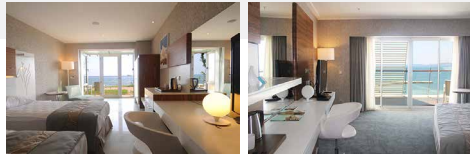

### ROOMS CHECK IN : 14:00 CHECK OUT : 12:00

Total Room : 424  
 Total Bed Capacity : 1037  
 Deluxe Standard Room : 156 (32 m<sup>2</sup>)  
 Deluxe Suite : 1 (55 m<sup>2</sup>)  
 Island Room : 43 (28 m<sup>2</sup>)  
 Standart Room : 111 (32 m<sup>2</sup> B-Block)  
 Swim up Room : 15 (32 m<sup>2</sup> B-Block)  
 Superior Room with Jacuzzi : 40 (32 m<sup>2</sup> B-Block Lateral Sea view)  
 Premium Room : 27 (32 m<sup>2</sup> B-Block Sea view)  
 Family Room : 31 (50 m<sup>2</sup> B-Block Lateral Sea view)  
 Handicapped Room : 4 (A-B Blocks)

### Specifications Of Rooms

- » Electronic Room Key
- » Central Air Condition
- » Wi-Fi
- » 24 Hours Room Service
- » A Block 37" Lcd Tv / B Block 32" Lcd Tv / Satellite Broadcasting
- » Mini Bar  
(Soft drinks on the arrival, only water drinks on the other days)
- » Room and Bath Telephone
- » Hair Dryer
- » Digital Safe Box